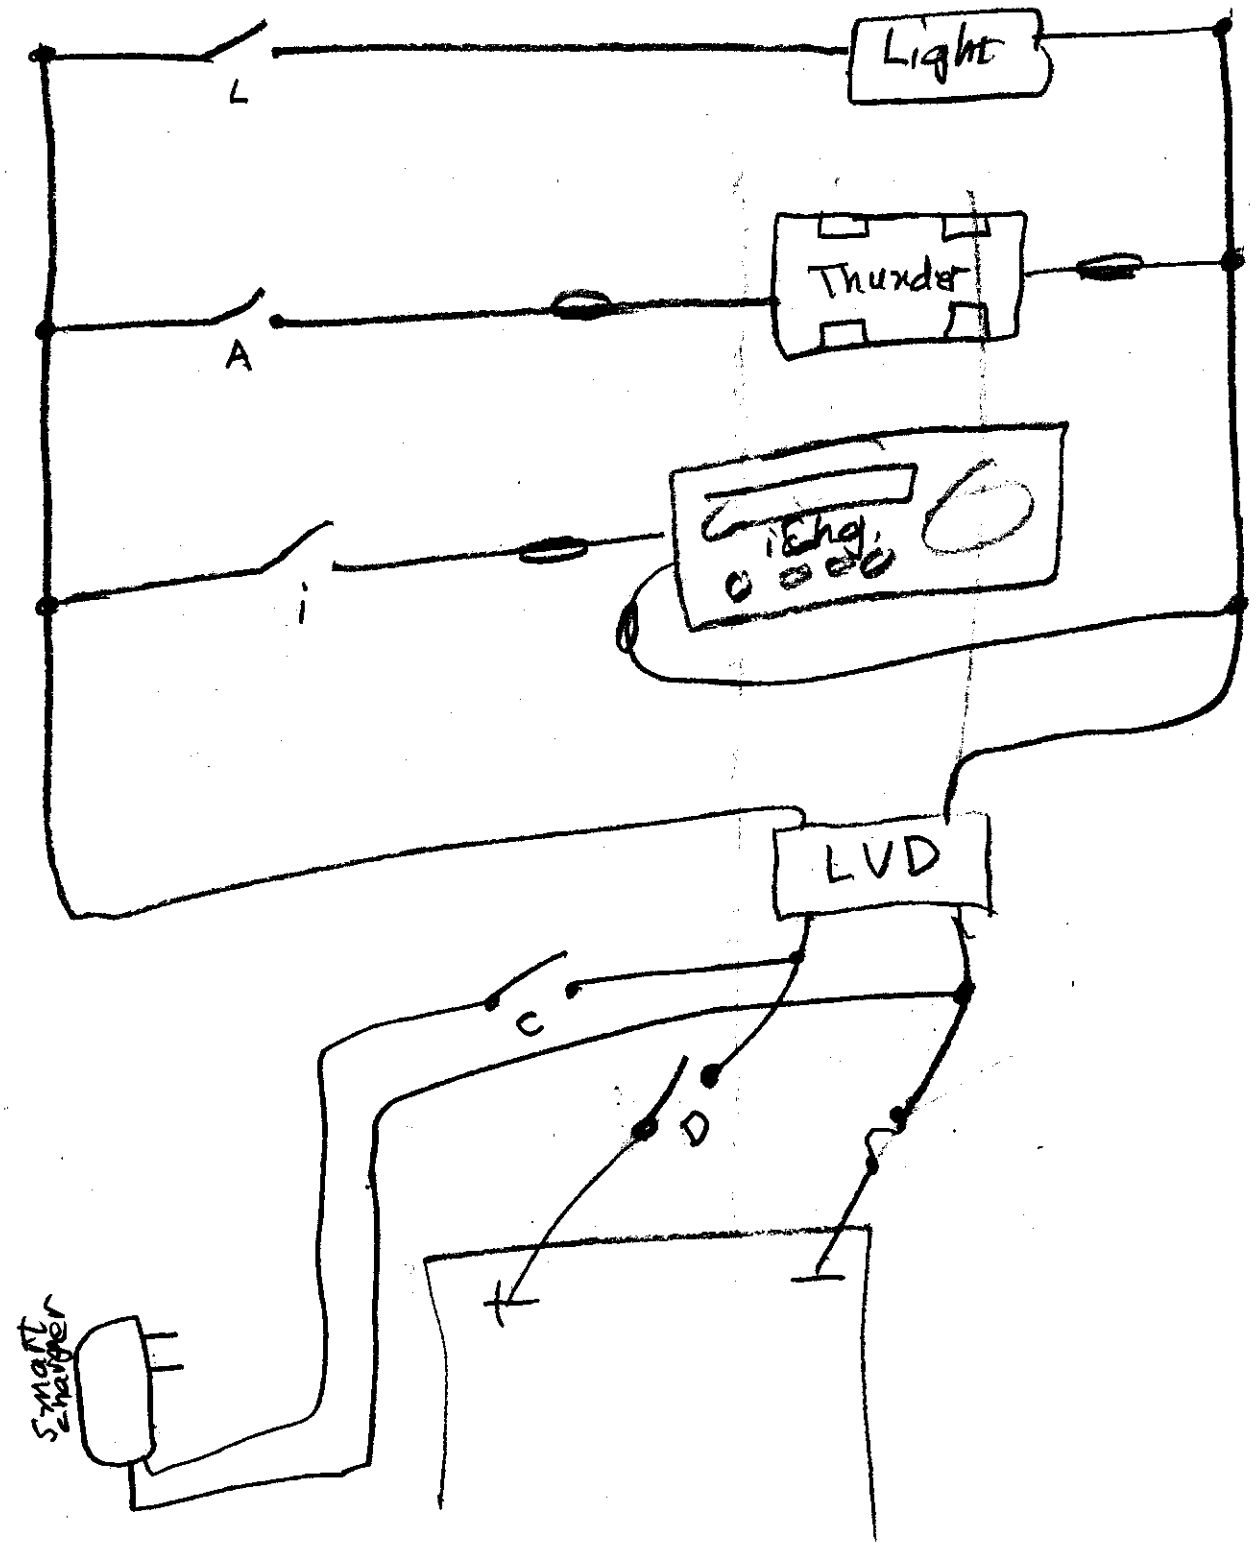

# HELICASE b

Light

X = no Joint Compound

switch	wire
-	Black - Negative
R	Red Disconnect
R	Orange - SLA Chg.
Y	Yellow - iCharger
G	Green - Aux
W	White - Light

11-05-14 09:45

# Schematic

10-17-14

Helicase  
Battery

Ah.	W	L	H
1.5	1.6	3.9	2.2
4.5	2.8	3.5	4
5		3.54	4.21
Power Sonic 5	2.76	3.54	3.91

Battery spans  
(Depth)  
W  
H L  
2 1/2 6 3 1/4

Layout