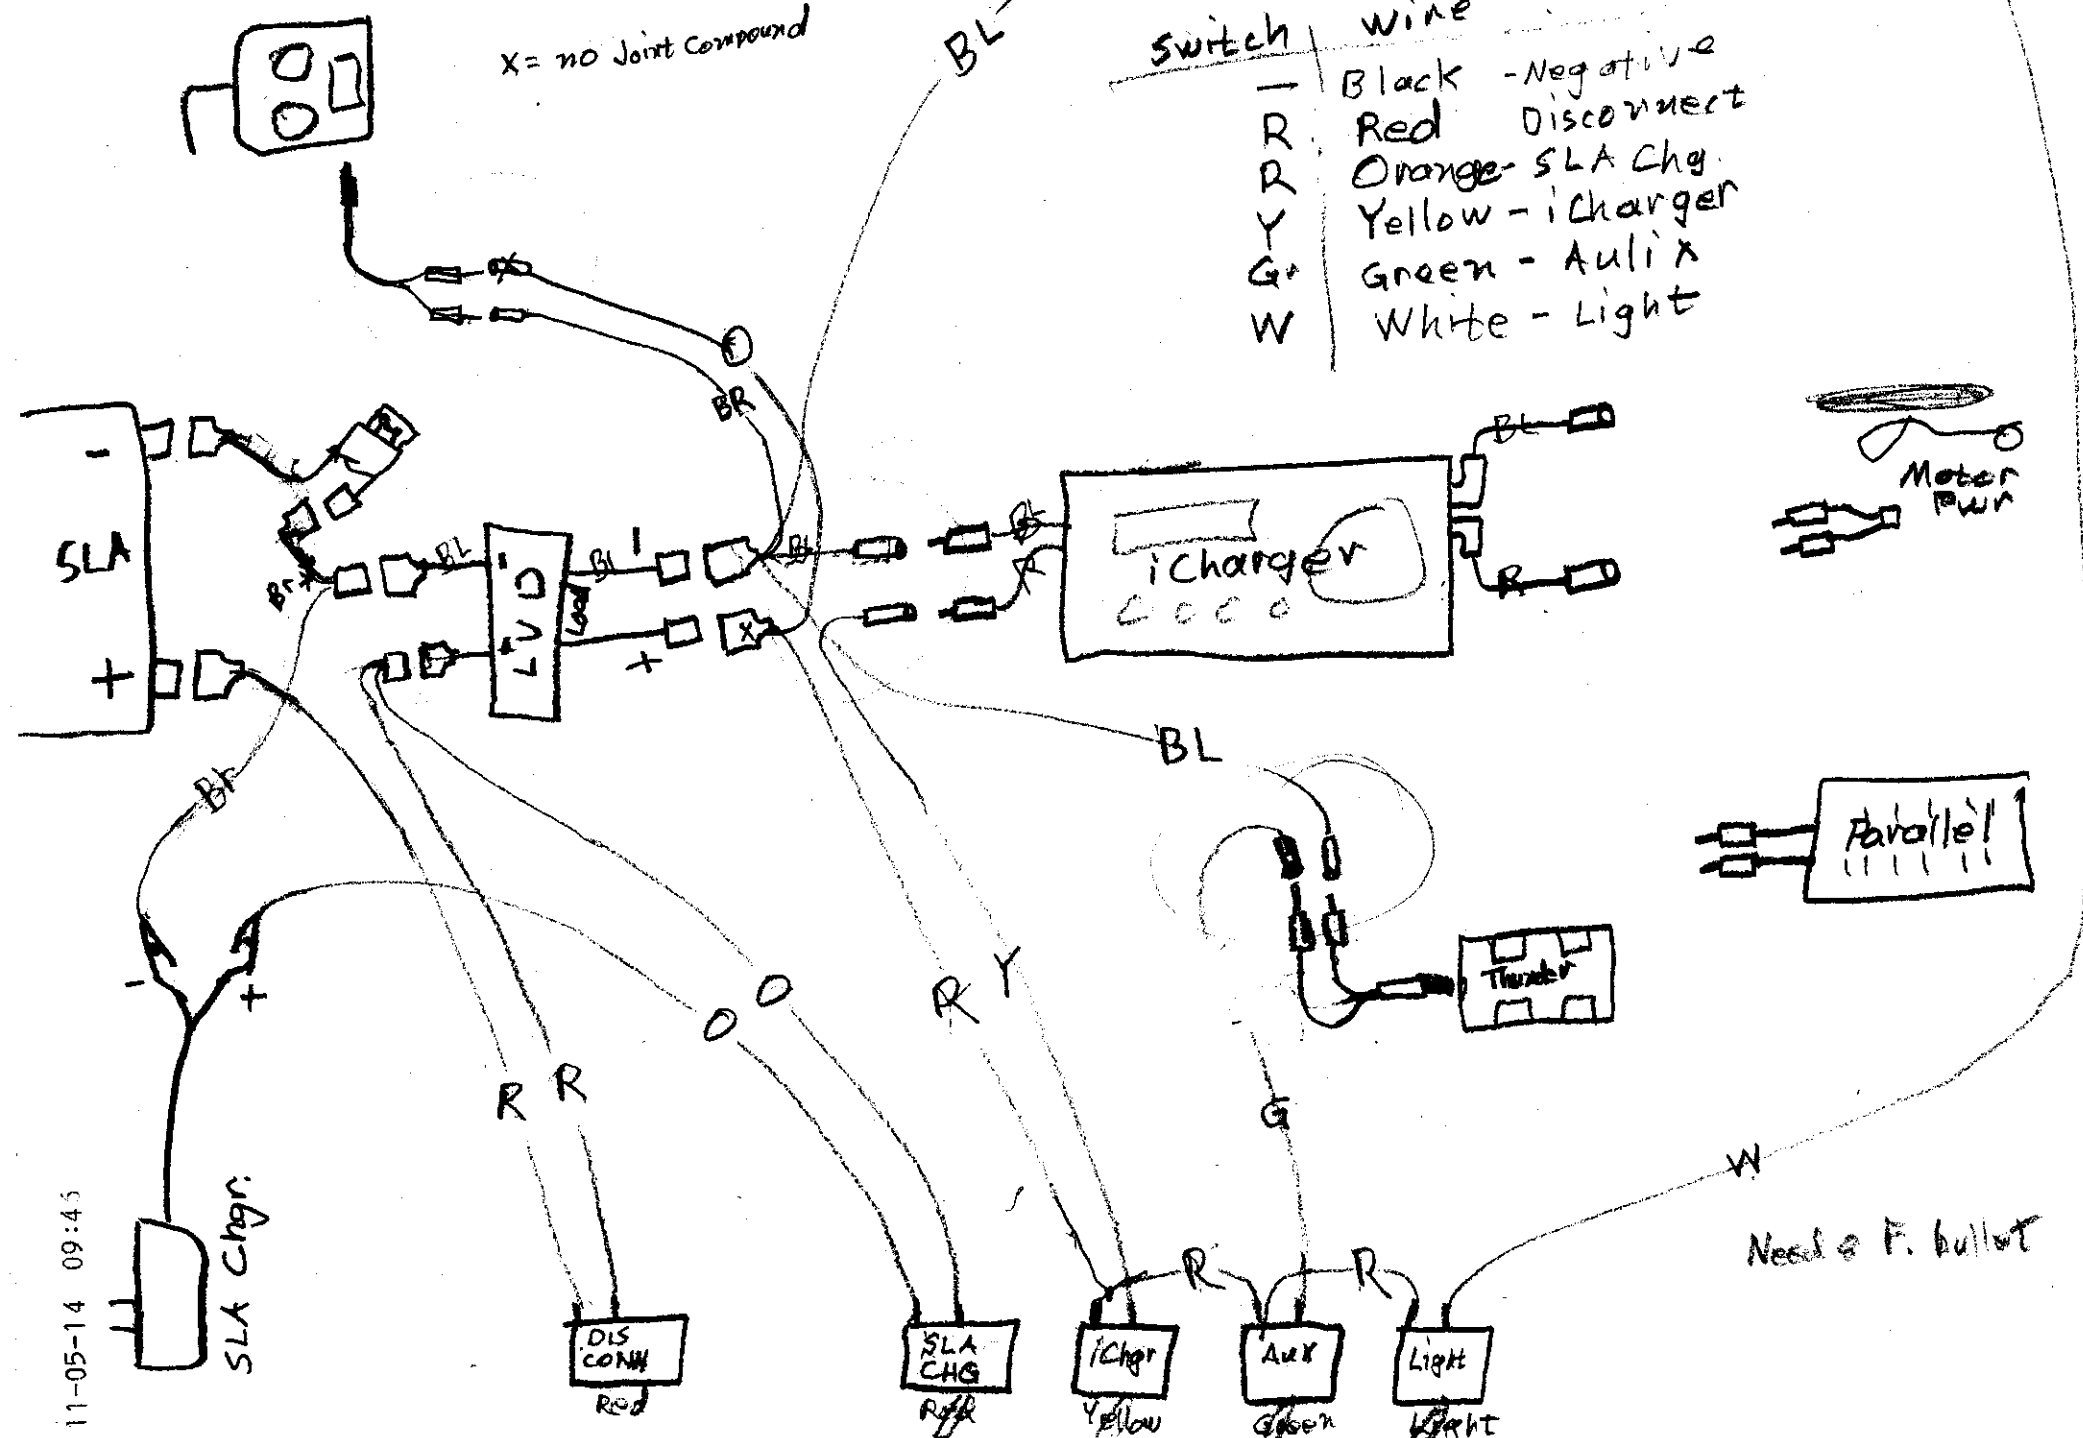

Pitoral

# HELICASE b

Light

X = no Joint Compound

switch	wire
-	Black - Negative
R	Red Disconnect
R	Orange - SLA Chg.
Y	Yellow - iCharger
G	Green - Aux
W	White - Light

11-05-14 09:45

# Schematic

10-17-14

Helicase  
Battery

Ah.	W	L	H
1.5	1.6	3.9	2.2
4.5	2.8	3.5	4
5		3.54	4.21
Power Sonic 5	2.76	3.54	3.91

Battery spans  
(Depth)  
W  
H L  
2 1/2 6 3 1/4

Layout