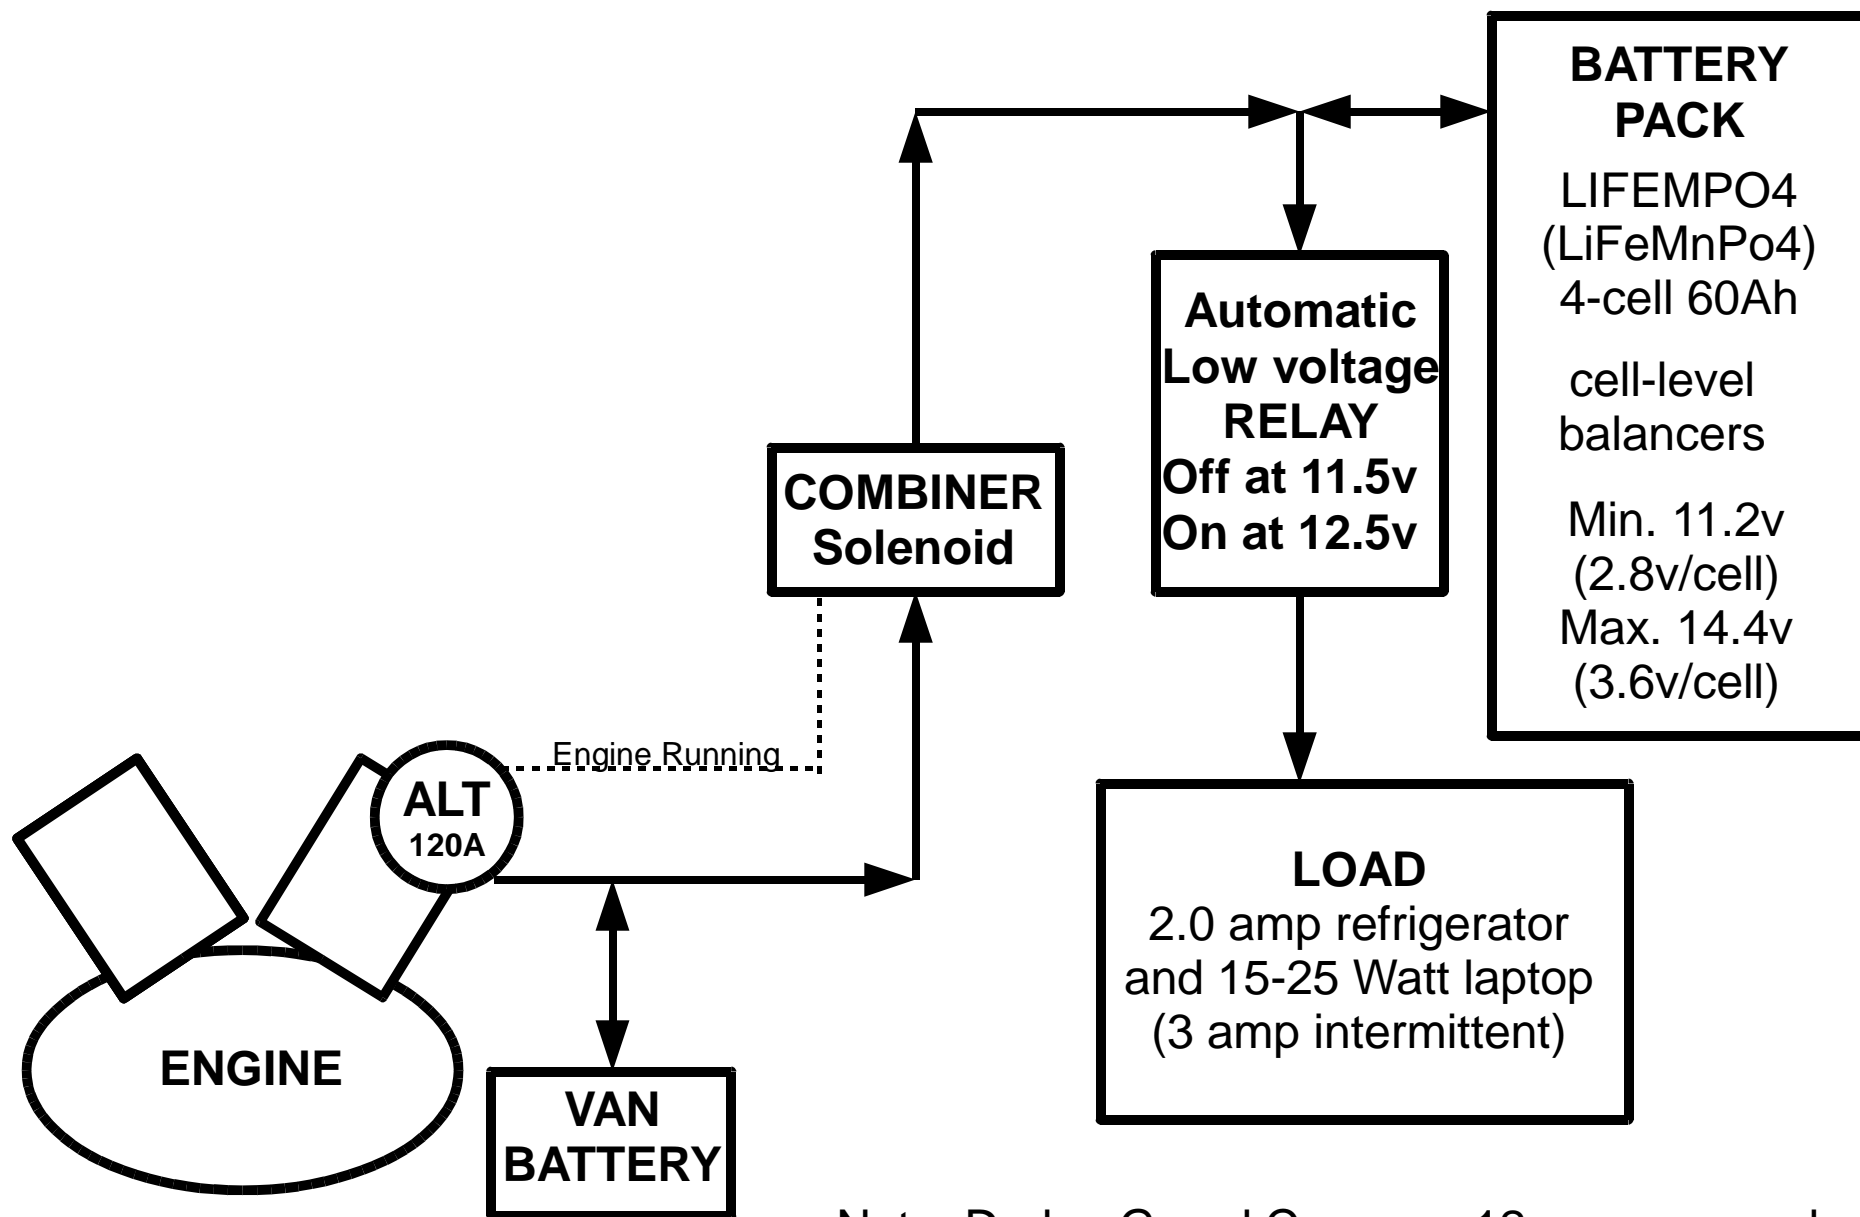

AUXILIARY POWER PLAN NO SOLAR

arizonaloukiteboarder.com/van.html

Louis Self, Phoenix, AZ

Note: Dodge Grand Caravan; 12v neg. ground;
drive about 5 miles a day; 30-35 deg. latitude